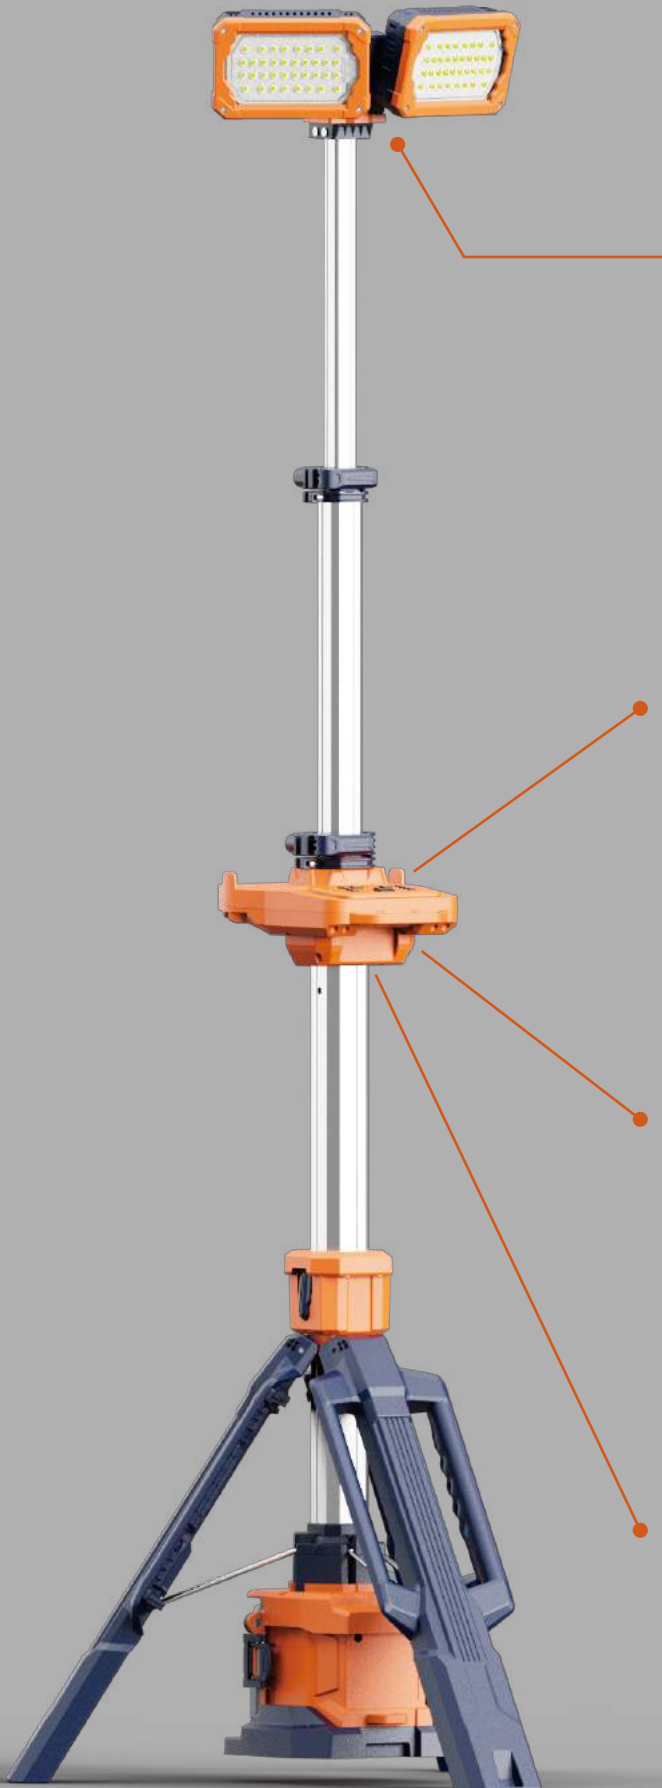

nuka
Innovative Lighting

PTL-200

Deployable portable lighting in one
bespoke robust package.

Portable
Light
Tower

LIGHTER, BRIGHTER, FASTER DEPLOYMENT

Unfolding or folding the PTL-200 takes just two steps, in under 10 seconds.

Secure the lamp at any height with the buckle.

One keys to release tripod.

Optional ground pegs are available to secure the lighthouse, providing wind and vibration resistance.

HUMANIZED DESIGN HIDDEN IN THE DETAILS

Ultra-long Endurance

Standard Mode Up To **8+** Hours
(D24-100 & Dual-head Version)

2 type of battery packs with different capacities have same contact slot.

D24-54

Typical working hours 22 hours
on PTL-200 Eco mode.

D24-100

Doubled typical working hours to
45 hours.

Two Options Available Single Head Or Brighter Dual-head Version

▪ Dual-head

AC	0-11,000LM Stepless Dimmable	
Battery (4 Mode)	Turbo	5,000LM
	Standard	3,000LM
	Balanced	1,800LM
	Eco	500LM