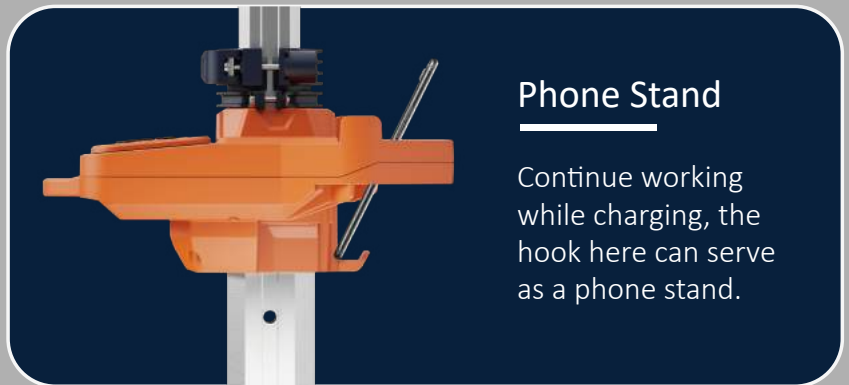

Secure the lamp at any height with the buckle.

One keys to release tripod.

Optional ground pegs are available to secure the lighthouse, providing wind and vibration resistance.

HUMANIZED DESIGN HIDDEN IN THE DETAILS