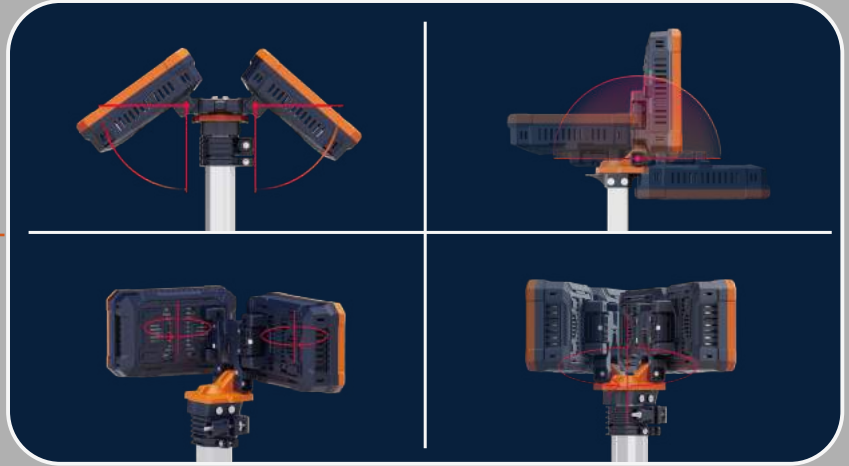

nuka
Innovative Lighting

PTL-200

Deployable portable lighting in one
bespoke robust package.

Portable
Light
Tower

LIGHTER, BRIGHTER, FASTER DEPLOYMENT

Unfolding or folding the PTL-200 takes just two steps, in under 10 seconds.

Secure the lamp at any height with the buckle.

One keys to release tripod.

Optional ground pegs are available to secure the lighthouse, providing wind and vibration resistance.

HUMANIZED DESIGN HIDDEN IN THE DETAILS

Ultra-long Endurance

Standard Mode Up To **8+** Hours
(D24-100 & Dual-head Version)

2 type of battery packs with different capacities have same contact slot.

D24-54

Typical working hours 22 hours
on PTL-200 Eco mode.

D24-100

Doubled typical working hours to
45 hours.

Two Options Available Single Head Or Brighter Dual-head Version

▪ Dual-head

AC	0-11,000LM Stepless Dimmable	
Battery (4 Mode)	Turbo	5,000LM
	Standard	3,000LM
	Balanced	1,800LM
	Eco	500LM