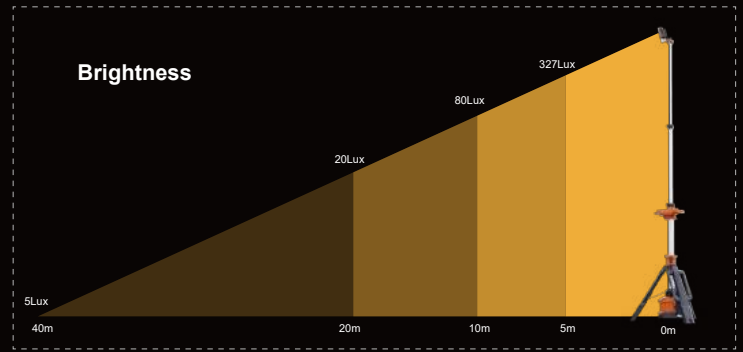

▪ Dual-head

AC	0-11,000LM Stepless Dimmable	
Battery (4 Mode)	Turbo	5,000LM
	Standard	3,000LM
	Balanced	1,800LM
	Eco	500LM