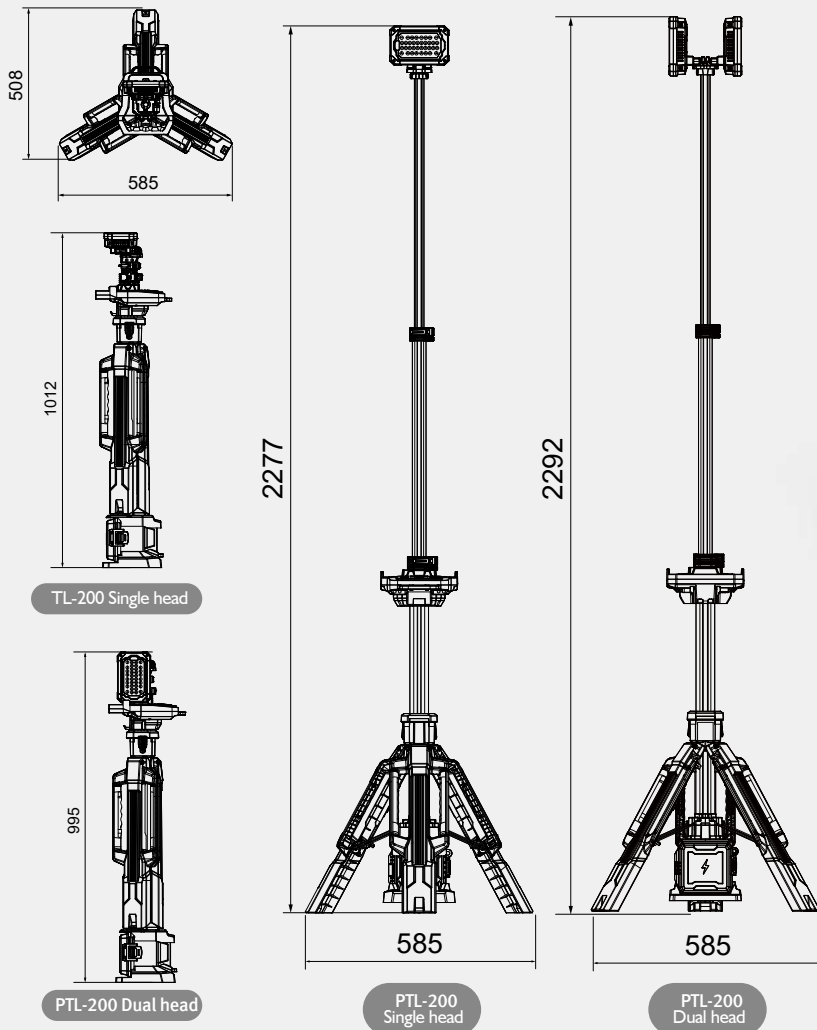

Secure the lamp at any height with the buckle.

One keys to release tripod.

Optional ground pegs are available to secure the lighthouse, providing wind and vibration resistance.

HUMANIZED DESIGN HIDDEN IN THE DETAILS

Emergency

Sport

One person operation

2.3m

Less than 6Kg exclude battery.

1.0m

Specifications

PTL-200 Dual head

Hight	1m~2.3m
Weight	6.3Kg (Fitting only)
Power Supply	D24 series battery pack / AC 100-277V
Lumens	0 - 11,000Lm
Run Times	>8 hours (Standard mode, D24-100)
IP Grade	IP65
Output(USB)	5V 2A (2 Dock)

PTL-200 Single head

Hight	1m~2.3m
Weight	5.9Kg (Fitting only)
Power Supply	D24 series battery pack
Lumens	0 - 3,000Lm
Run Times	>8 hours (Standard mode, D24-100)
IP Grade	IP65
Output(USB)	5V 2A (2 Dock)

Size (mm)

Package

Model	PTL-200 Single head	PTL-200 Dual head
Size of Carton	1070x240x300mm	1070x240x300mm
Gross Weight of Carton	7.2KG±5%	7.6KG±5%
PCS/Carton	1	1