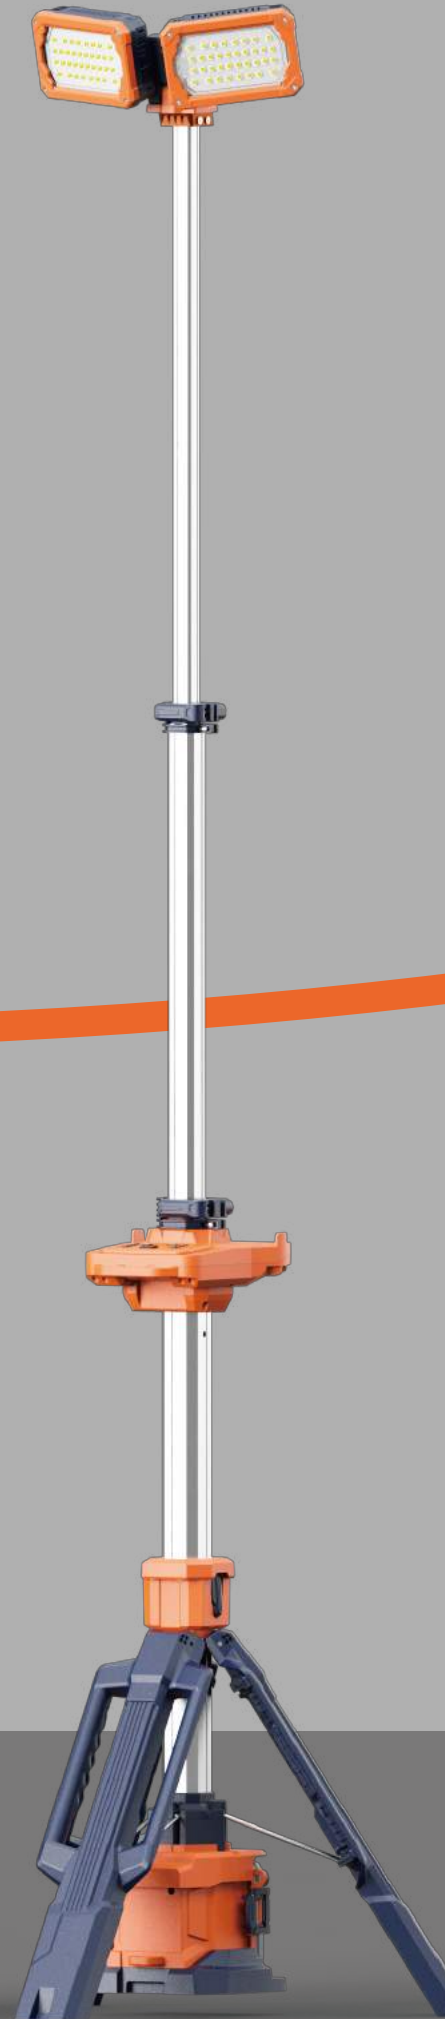

nuka
Innovative Lighting

PTL-200

Deployable portable lighting in one
bespoke robust package.

Portable
Light
Tower

LIGHTER, BRIGHTER, FASTER DEPLOYMENT

Unfolding or folding the PTL-200 takes just two steps, in under 10 seconds.

Secure the lamp at any height with the buckle.

One keys to release tripod.

Optional ground pegs are available to secure the lighthouse, providing wind and vibration resistance.

HUMANIZED DESIGN HIDDEN IN THE DETAILS

Ultra-long Endurance

Standard Mode Up To **8+** Hours
(D24-100 & Dual-head Version)

2 type of battery packs with different capacities have same contact slot.

D24-54

Typical working hours 22 hours
on PTL-200 Eco mode.

* 'Brightness' represents the center point illuminance value of the lighting direction.

▪ Single Head

Battery (4 Mode)	Turbo	3,000LM
	Standard	2,000LM
	Balanced	1,200LM
	Eco	350LM

AC Powered

Up To **11,000** LM