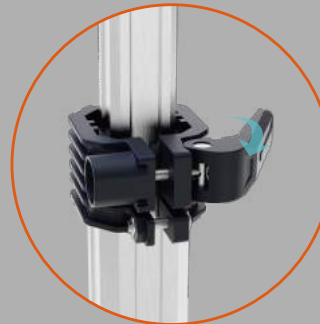

Secure the lamp at any height with the buckle.

One keys to release tripod.

Optional ground pegs are available to secure the lighthouse, providing wind and vibration resistance.

HUMANIZED DESIGN HIDDEN IN THE DETAILS