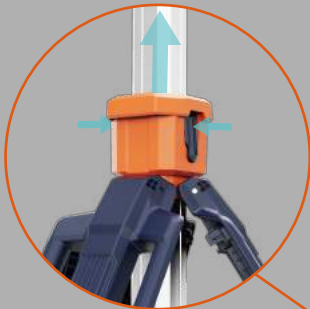

Secure the lamp at any height with the buckle.

One keys to release tripod.

Optional ground pegs are available to secure the lighthouse, providing wind and vibration resistance.

HUMANIZED DESIGN HIDDEN IN THE DETAILS