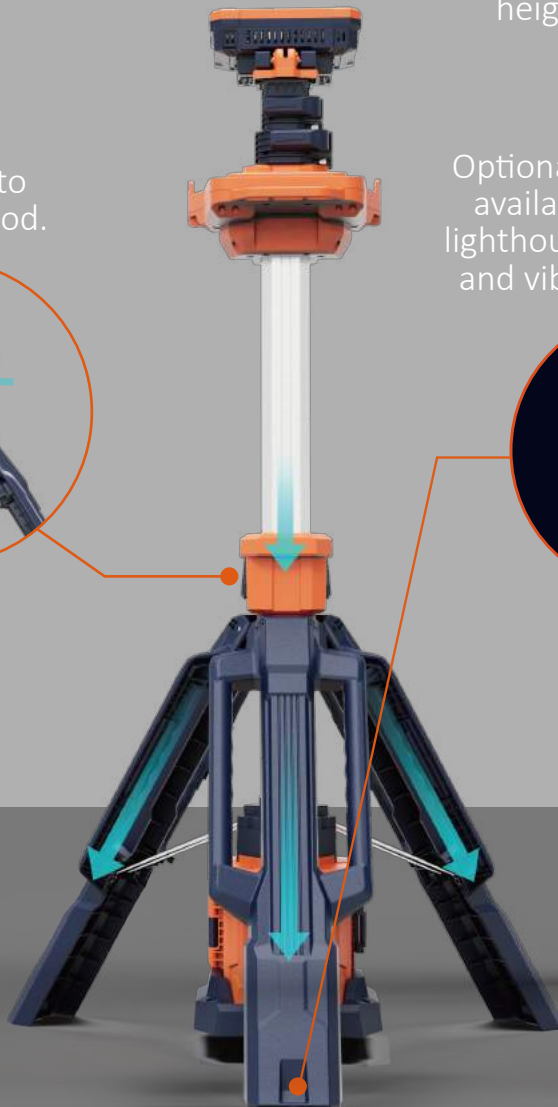

nuka
Innovative Lighting

PTL-200

Deployable portable lighting in one
bespoke robust package.

Portable
Light
Tower

LIGHTER, BRIGHTER, FASTER DEPLOYMENT

Unfolding or folding the PTL-200 takes just two steps, in under 10 seconds.

Secure the lamp at any height with the buckle.

One keys to release tripod.

Optional ground pegs are available to secure the lighthouse, providing wind and vibration resistance.

HUMANIZED DESIGN HIDDEN IN THE DETAILS

Ultra-long Endurance

Standard Mode Up To **8+** Hours
(D24-100 & Dual-head Version)

2 type of battery packs with different capacities have same contact slot.

D24-54

Typical working hours 22 hours
on PTL-200 Eco mode.

D24-100

Doubled typical working hours to
45 hours.

Two Options Available Single Head Or Brighter Dual-head Version

▪ Dual-head

AC	0-11,000LM Stepless Dimmable	
Battery (4 Mode)	Turbo	5,000LM
	Standard	3,000LM
	Balanced	1,800LM
	Eco	500LM