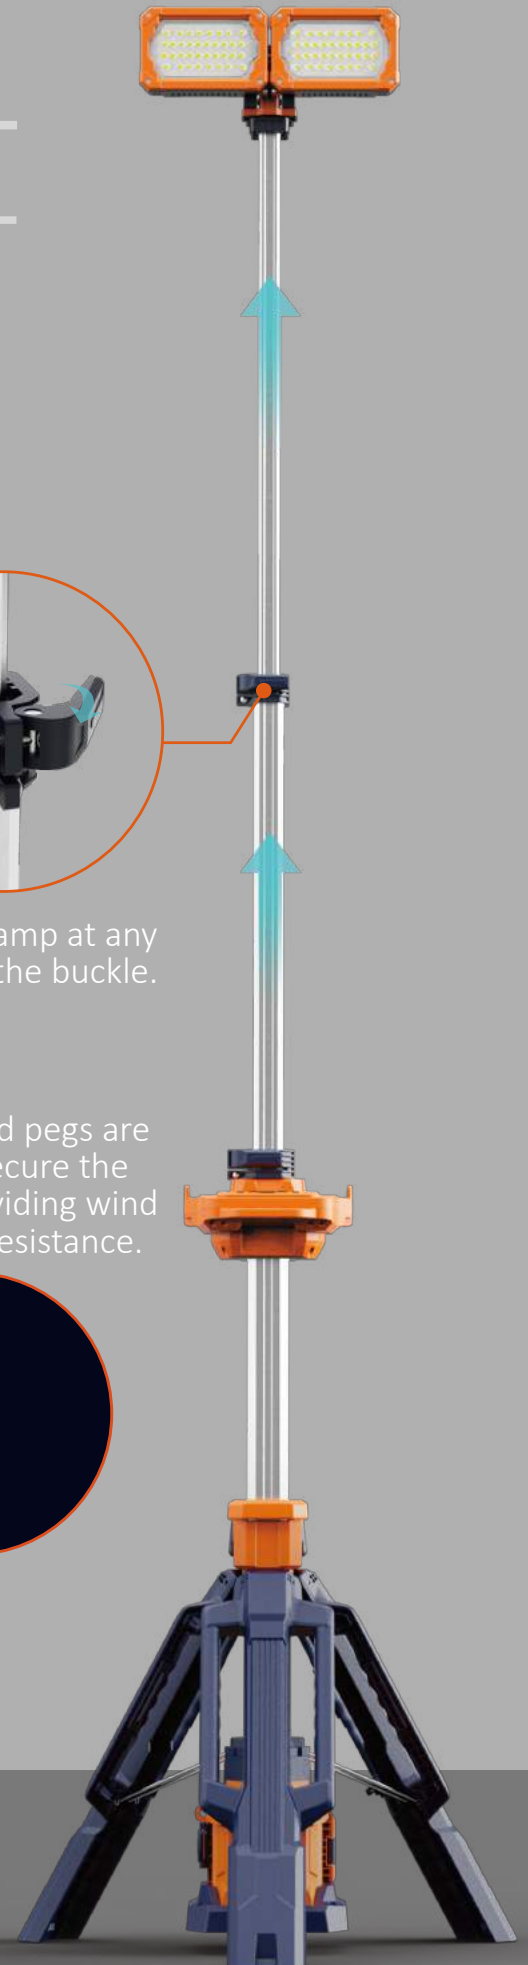

nuka
Innovative Lighting

PTL-200

Deployable portable lighting in one
bespoke robust package.

Portable
Light
Tower

LIGHTER, BRIGHTER, FASTER DEPLOYMENT

Unfolding or folding the PTL-200 takes just two steps, in under 10 seconds.

Secure the lamp at any height with the buckle.

One keys to release tripod.

Optional ground pegs are available to secure the lighthouse, providing wind and vibration resistance.

HUMANIZED DESIGN HIDDEN IN THE DETAILS

Ultra-long Endurance

Standard Mode Up To **8+** Hours
(D24-100 & Dual-head Version)

2 type of battery packs with different capacities have same contact slot.

D24-54

Typical working hours 22 hours
on PTL-200 Eco mode.

* 'Brightness' represents the center point illuminance value of the lighting direction.

▪ Single Head

Battery (4 Mode)	Turbo	3,000LM
	Standard	2,000LM
	Balanced	1,200LM
	Eco	350LM

AC Powered

Up To **11,000** LM