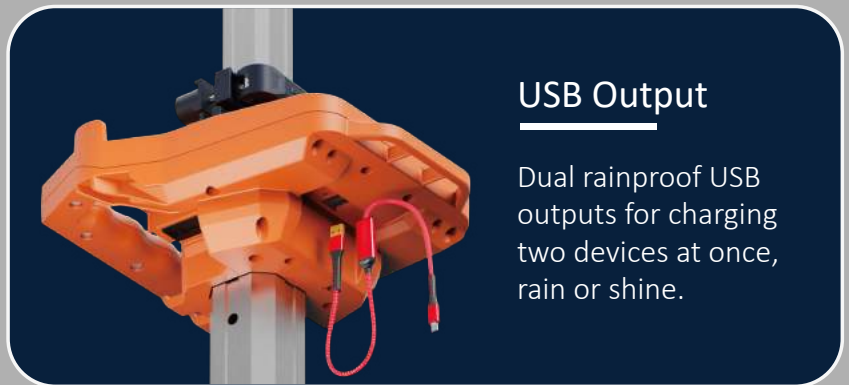

Secure the lamp at any height with the buckle.

One keys to release tripod.

Optional ground pegs are available to secure the lighthouse, providing wind and vibration resistance.

HUMANIZED DESIGN HIDDEN IN THE DETAILS