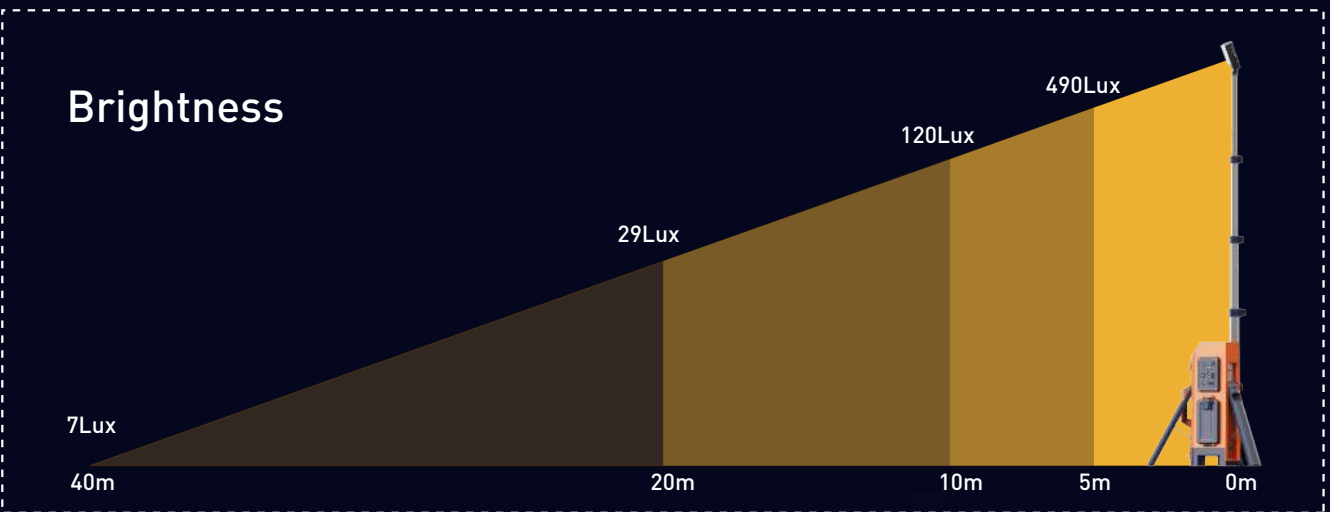

Railway

Event

Maintenance

Mining

Sport

Construction

* 'Brightness' represents the center point illuminance value of the lighting direction.

AC	0-15,000LM Stepless Dimmable	
Battery	High	8,000LM
	Medium	5,000LM
	Low	2,500LM
	Extreme	800LM

Lighting Area
1100m²

'Lighting Area' represents the total lighting area of which >1lux.

Ultra-long Endurance

Even 1 battery pack can power more than 30 hours extreme mode.

1 to 3 battery pack available

10+ hours duration at full brightness.