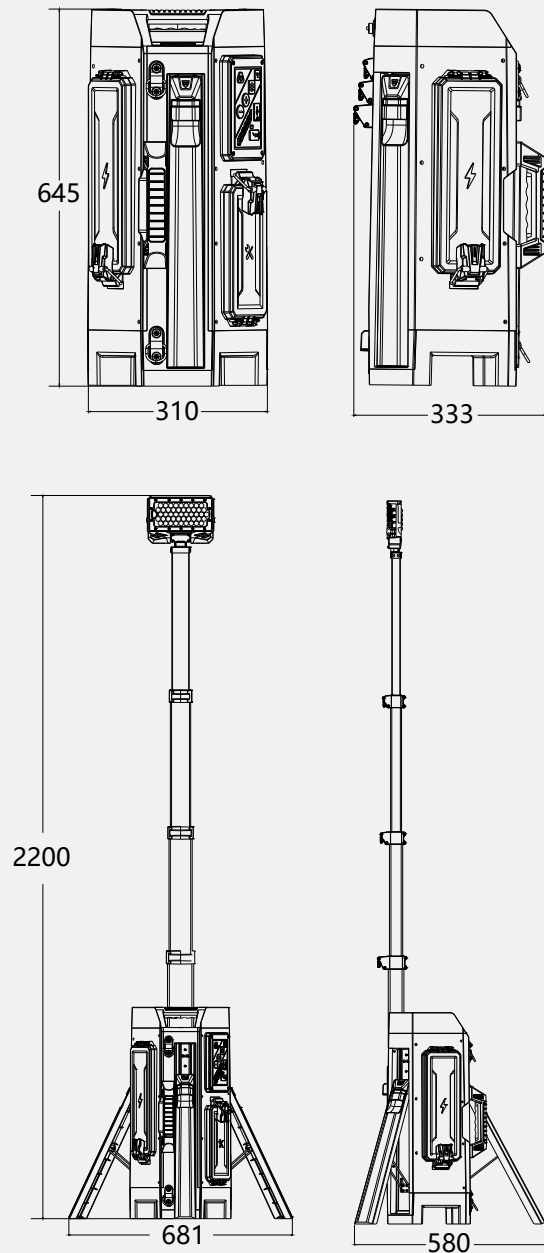

Charger (MC-2)

Driver (X1-75-56BH)

Battery (D24-100)

S3 Flash Light

T2 Head Light

Specifications

TL-400

Hight	64.5cm~220cm
Weight	10.4kg (Fitting only)
Power Supply	Battery / AC 100-277V
Lumens	0 - 15,000Lm
Run Times	>10 hours (high output, 3 batteries)
Output(USB)	5V 2A (2 Dock)
Battery System	D24-100

Battery (D24-100)

Rated Power	98Wh
Rated Voltage	24.5V
Rated Capacity	4.0Ah
Working Temperture	-10~50℃
Working Humidity	20~95%

Size (mm)

Package

Size of Carton	Gross Weight of Carton	PCS/Carton
68x37x38cm	11.5kg±5%	1