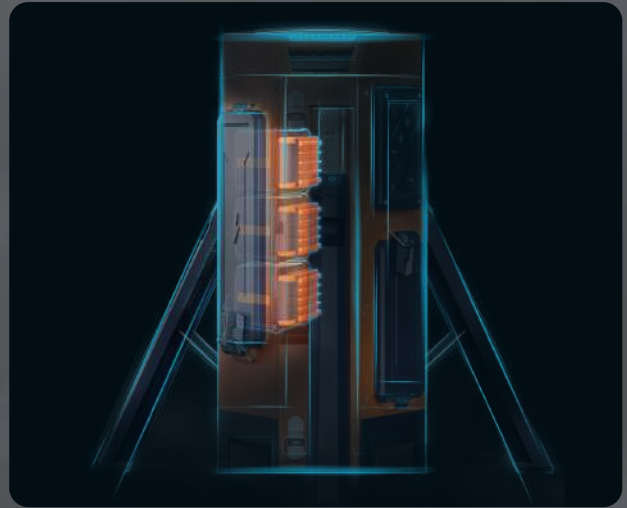

nuka

Innovative LED Light Manufacturer

TL-400

Deployable portable lighting in one bespoke robust package.

Portable Light Tower

EASY TO DEPLOY

Single latch to release tripod
Deploy or fold in seconds.

Self-locking Pole

Drag & Lock at any position, contraction in one push.

360°+ up/down adjustable

In built damping mechanism for ease of adjustment to cover lighting area required.

Press down to fold the pole

Emergency

Infrastructure

Lighting Area
1100m²

'Lighting Area' represents the total lighting area of which >1lux.

Ultra-long Endurance

Even 1 battery pack can power more than 30 hours extreme mode.

1 to 3 battery pack available

10+ hours duration at full brightness.

100+ hours duration at extreme mode.

Control board

One man operation

Transportation, deployment & lighting adjustment; all you need is one operator and few seconds.

Dual handle & strap available, 10.5Kg.

Optional Accessories