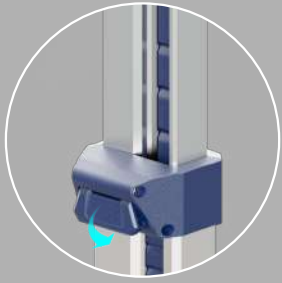

nuka

Innovative LED Light Manufacturer

TL-400

Deployable portable lighting in one bespoke robust package.

Portable Light Tower

EASY TO DEPLOY

Single latch to release tripod
Deploy or fold in seconds.

Self-locking Pole

Drag & Lock at any position, contraction in one push.

360°+ up/down adjustable

In built damping mechanism for ease of adjustment to cover lighting area required.

Press down to fold the pole

Emergency

Infrastructure